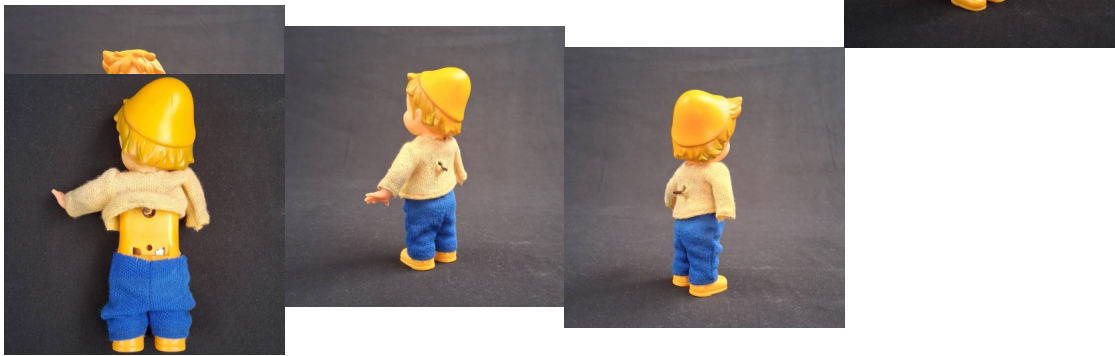

**Peter - 1974 Nippon Animation / Mecanica Ibense**

Peter doll, the Orphan Shepherd, one of the most important figures in the Japanese animated series that premiered in 1974 by Nippon Animation; an officially patented item, manufactured in Spain in 1979 by Mecanica Ibense; approximately

[Ask a question about this product](#)

**Description**

Peter doll, the Orphan Shepherd, one of the most important figures in the Japanese animated series that premiered in 1974 by Nippon Animation; an officially patented item, manufactured in Spain in 1979 by Mecanica Ibense; approximately 13.5 cm tall, it was produced in plastic, rubber, and fabric and contains a winding mechanism that allows movement of the legs; without a winding key, without the right arm, and with slight signs of use; functioning correctly and in good condition.